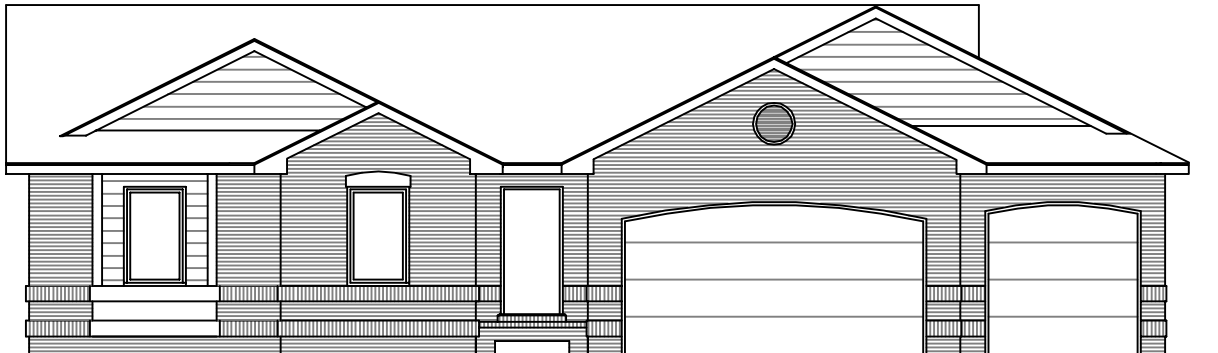

MAIN LEVEL FLR PLAN

61 x 48

MAIN LEVEL FLR PLAN

#1362

316-644-0038

RB DRAFTING